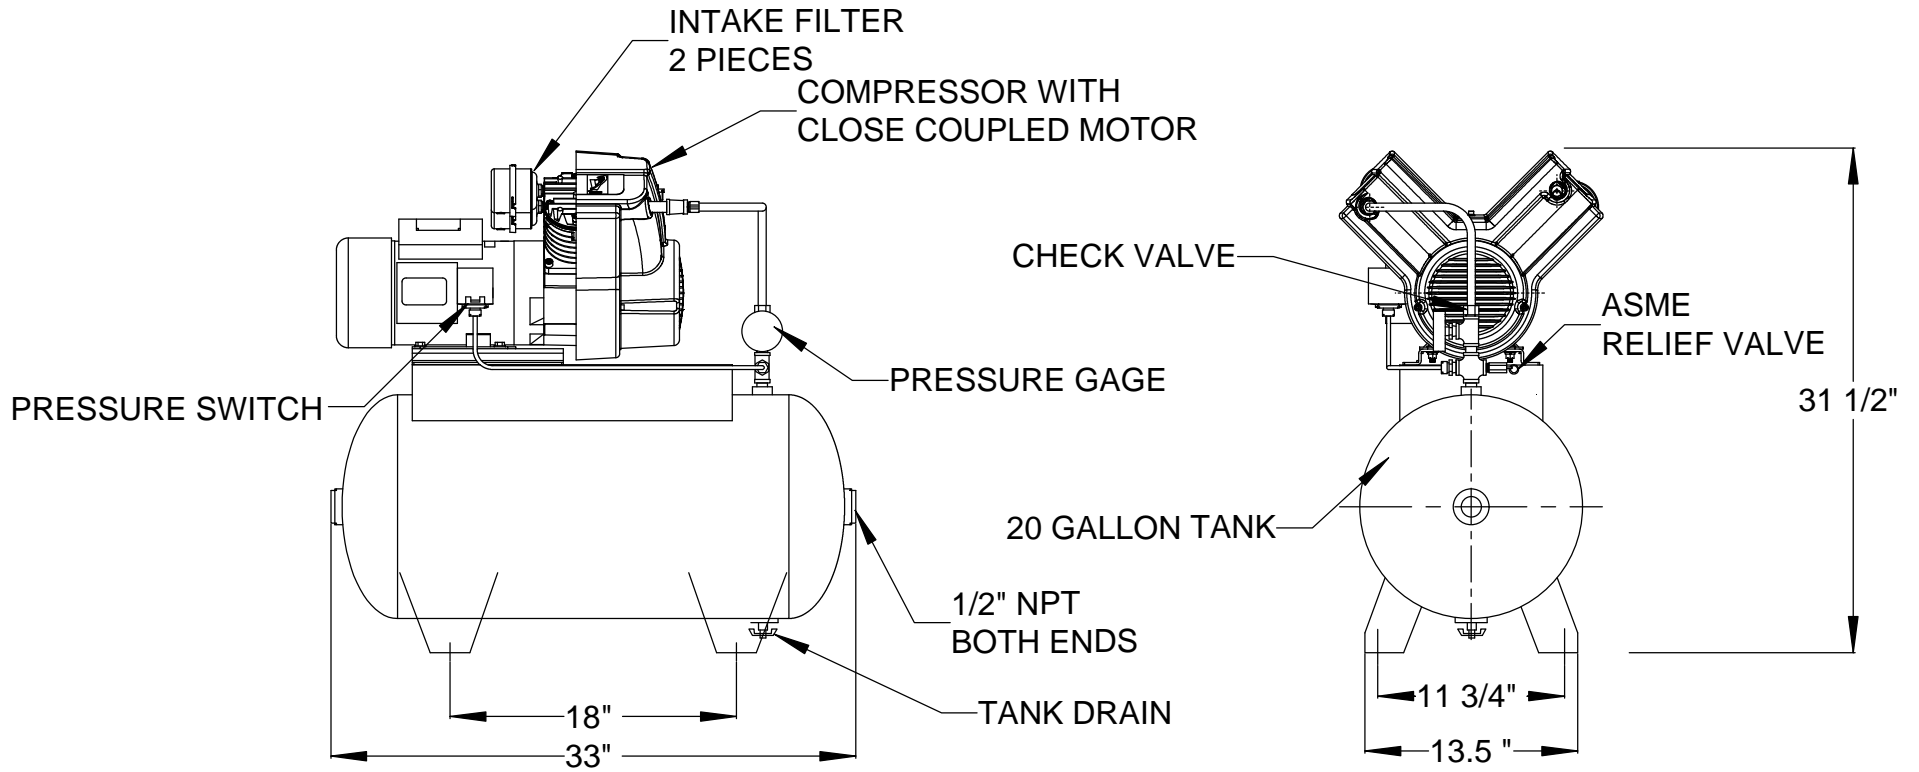

NOTES:

- 1) MODEL - OL900V100ACT
1 HP , 115/230V/60HZ/1PH
- 2) REFERENCE INSTRUCTION MANUAL FOR INSTALLATION AND WIRING RECOMMENDATIONS.

TITLE GENERAL ARRANGEMENT 1 HORSEPOWER TANK MOUNTED OIL-LESS COMPRESSOR			
SIZE A	DRAWN BY: DPH	DATE: 10/24/03	REV 0
SCALE NTS	DWG NO G-203012	SHEET	1 OF 1