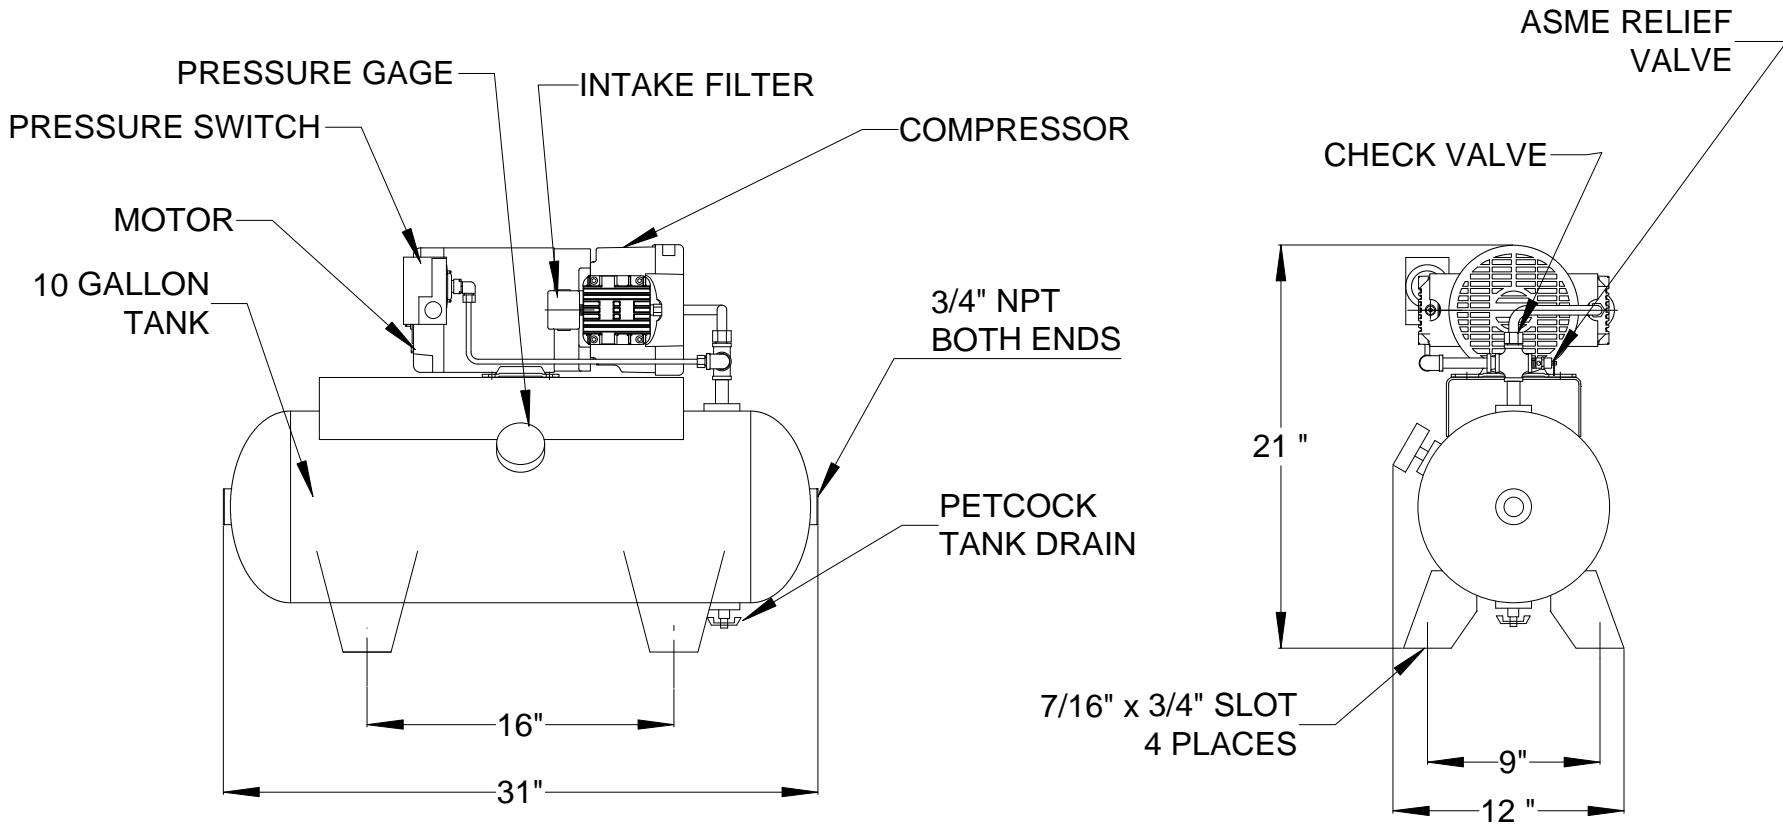

NOTES:

- 1) THIS DRAWING REPRESENTS MULTIPLE ASSEMBLIES.
SEE TABLE FOR MODELS REPRESENTED.
- 2) REFERENCE INDIVIDUAL PARTS LISTS FOR COMPONENT PART NUMBERS.
- 3) REFERENCE INSTRUCTION MANUAL FOR INSTALLATION AND WIRING RECOMMENDATIONS.

MODEL	VOLTAGE
OL33550ACT	115/230V/60HZ/1PH
OL33550ACT-50	110/220V/50HZ/1PH
OL33550BCT	208-230/460/60/50HZ/3PH
OL33550BCT-50	208-230/460V/60/50HZ/3PH

<p>☆☆☆ GENERAL AIR PRODUCTS</p> <p>TITLE GENERAL ARRANGEMENT 1/2 HORSEPOWER TANK MOUNTED OIL-LESS COMPRESSOR</p>				
				SIZE A
SCALE NTS		DWG NO G-200103		SHEET 1 OF 1