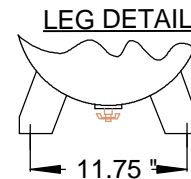

NOTES:

- 1) THIS DRAWING REPRESENTS MULTIPLE ASSEMBLIES. SEE TABLE BELOW FOR MODELS REPRESENTED.
- 2) REFERENCE INDIVIDUAL PARTS LISTS FOR COMPONENT PART NUMBERS.
- 3) REFERENCE INSTRUCTION MANUAL FOR INSTALLATION AND WIRING RECOMMENDATIONS.

MODEL NUMBER	VOLTAGE
LT1300300A	208-230V/60HZ/1PH
LT1300300B	208-230/460V/60HZ/3 PH
LT1300300B-50	190/380V/50HZ/3PH

LT1300300.TCW

 GENERAL AIR PRODUCTS			
TITLE GENERAL ARRANGEMENT 3 HORSE POWER TANK MOUNTED LUBRICATED COMPRESSORS			
SIZE A	DRAWN BY: JGD	DATE: 07/25/00	REV 0
SCALE NTS	DWG NO G-200088	SHEET 1 OF 1	