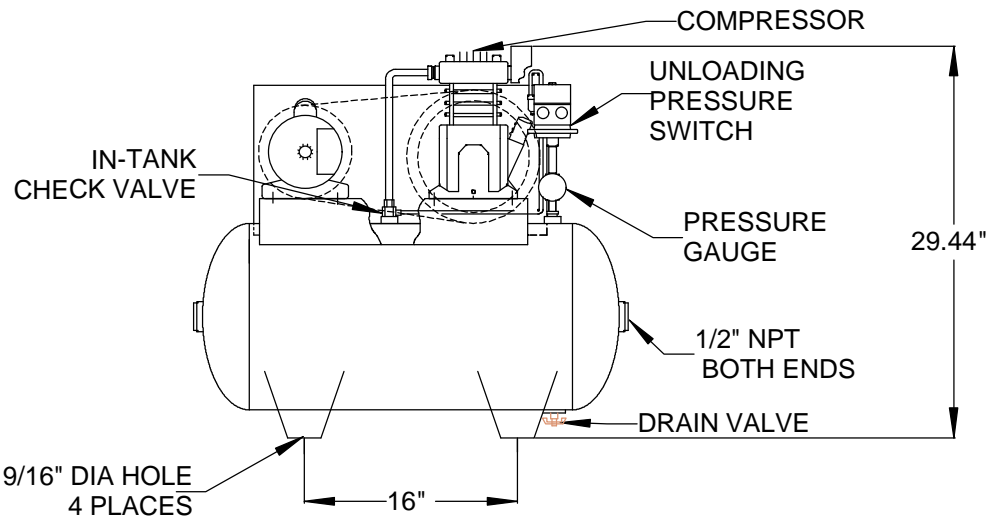

NOTES:

- 1) THIS DRAWING REPRESENTS MULTIPLE ASSEMBLIES. SEE TABLE BELOW FOR MODELS REPRESENTED.
- 2) REFERENCE INDIVIDUAL PARTS LISTS FOR COMPONENT PART NUMBERS.
- 3) REFERENCE INSTRUCTION MANUAL FOR INSTALLATION AND WIRING RECOMMENDATIONS.

MODEL NUMBER	VOLTAGE
LT1300300A	208-230V/60HZ/1PH
LT1300300B	208-230/460V/60HZ/3 PH
LT1300300B-50	190/380V/50HZ/3PH

LT1300300.TCW

 GENERAL AIR PRODUCTS			
TITLE GENERAL ARRANGEMENT 3 HORSE POWER TANK MOUNTED LUBRICATED COMPRESSORS			
SIZE A	DRAWN BY: JGD	DATE: 07/25/00	REV 0
SCALE NTS	DWG NO G-200088	SHEET 1 OF 1	