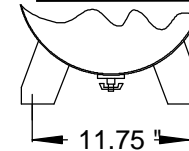

NOTES:

- 1) THIS DRAWING REPRESENTS MULTIPLE ASSEMBLIES. SEE TABLE BELOW FOR MODELS REPRESENTED.
- 2) REFERENCE INDIVIDUAL PARTS LISTS FOR COMPONENT PART NUMBERS.
- 3) REFERENCE INSTRUCTION MANUAL FOR INSTALLATION AND WIRING RECOMMENDATIONS.

MODEL NUMBER	VOLTAGE
LT620100A	115/230V/60HZ/1PH
LT620100A-50	110/220V/50HZ/1PH
LT620100B	208/230/460V/60HZ/3PH
LT620100B-50	380V/50HZ/3PH

LEG DETAIL

				 GENERAL AIR PRODUCTS			
				TITLE GENERAL ARRANGEMENT 1 HORSE POWER TANK MOUNTED LUBRICATED COMPRESSORS			
SIZE A	DRAWN BY: JGD	DATE: 07/25/00	REV 0				
SCALE NTS	DWG NO G-200085	SHEET 1 OF 1					