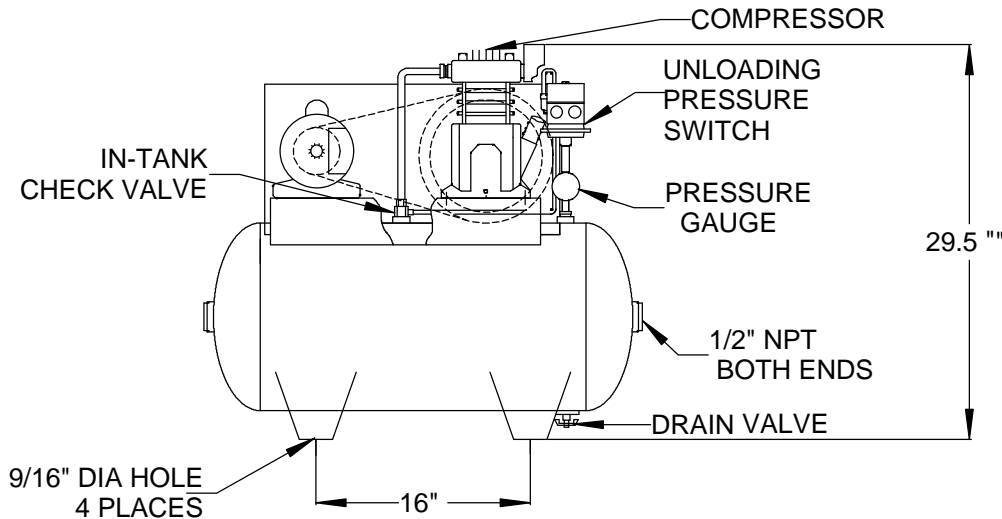

NOTES:

- 1) THIS DRAWING REPRESENTS MULTIPLE ASSEMBLIES. SEE TABLE BELOW FOR MODELS REPRESENTED.
- 2) REFERENCE INDIVIDUAL PARTS LISTS FOR COMPONENT PART NUMBERS.
- 3) REFERENCE INSTRUCTION MANUAL FOR INSTALLATION AND WIRING RECOMMENDATIONS.

MODEL NUMBER	VOLTAGE
LT620100A	115/230V/60HZ/1PH
LT620100A-50	110/220V/50HZ/1PH
LT620100B	208/230/460V/60HZ/3PH
LT620100B-50	380V/50HZ/3PH

LEG DETAIL

				 GENERAL AIR PRODUCTS			
				TITLE GENERAL ARRANGEMENT 1 HORSE POWER TANK MOUNTED LUBRICATED COMPRESSORS			
SIZE A	DRAWN BY: JGD	DATE: 07/25/00	REV 0				
SCALE NTS	DWG NO G-200085	SHEET 1 OF 1					