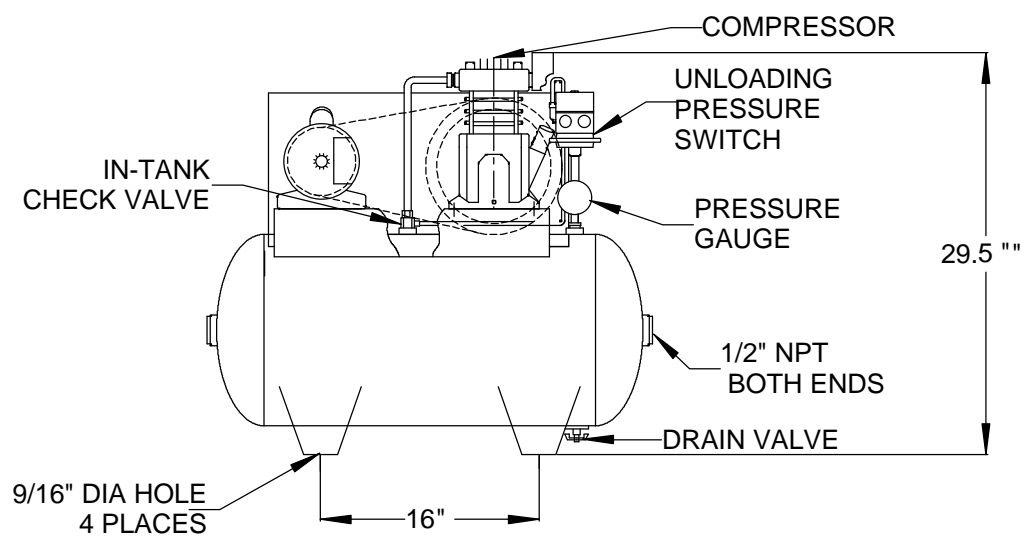

- NOTES:
- 1) THIS DRAWING REPRESENTS MULTIPLE ASSEMBLIES. SEE TABLE BELOW FOR MODELS REPRESENTED.
 - 2) REFERENCE INDIVIDUAL PARTS LISTS FOR COMPONENT PART NUMBERS.
 - 3) REFERENCE INSTRUCTION MANUAL FOR INSTALLATION AND WIRING RECOMMENDATIONS.

MODEL NUMBER	VOLTAGE
LT900150A	115/230V/60HZ/1PH
LT900150B	230/460V/60HZ/3PH
LT900150B-50	220/380/440V/50HZ/3PH

LT900150.TCW

				 GENERAL AIR PRODUCTS			
				TITLE GENERAL ARRANGEMENT 1 1/2 HORSE POWER TANK MOUNTED LUBRICATED COMPRESSORS			
SIZE	DRAWN BY:	DATE:	REV				
A	JGD	07/25/00	0				
SCALE	DWG NO	SHEET					
NTS	G-200086	1 OF 1					