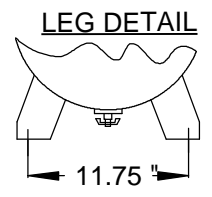

- NOTES:
- 1) THIS DRAWING REPRESENTS MULTIPLE ASSEMBLIES. SEE TABLE BELOW FOR MODELS REPRESENTED.
 - 2) REFERENCE INDIVIDUAL PARTS LISTS FOR COMPONENT PART NUMBERS.
 - 3) REFERENCE INSTRUCTION MANUAL FOR INSTALLATION AND WIRING RECOMMENDATIONS.

MODEL NUMBER	VOLTAGE
LT900150A	115/230V/60HZ/1PH
LT900150B	230/460V/60HZ/3PH
LT900150B-50	220/380/440V/50HZ/3PH

LT900150.TCW

				 GENERAL AIR PRODUCTS			
				TITLE GENERAL ARRANGEMENT 1 1/2 HORSE POWER TANK MOUNTED LUBRICATED COMPRESSORS			
SIZE	DRAWN BY:	DATE:	REV				
A	JGD	07/25/00	0				
SCALE	DWG NO	SHEET					
NTS	G-200086	1 OF 1					